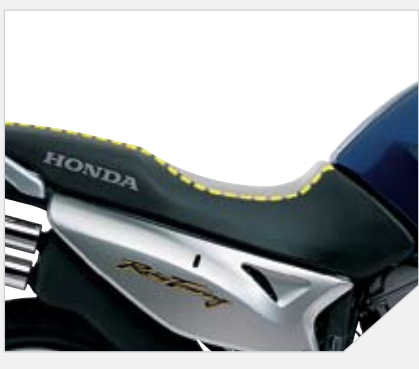

LOW SEAT
08F82 MCB 800

ITEMS NOT PICTURED

PANNIER STAY KIT

08L51 MCB 800

TOP BOX 45L PB341P

08L55 MCW 8K0

PANNIER COLOUR PANEL KIT PB341P

08F84 MCB 8P0

TOURING WINDSCREEN

08R80 MCB 801

EMBLEM L & R WING LOGO FOR PANNIERS

08L55 MY5 800 45

BODY COVER

08P34 MCH 000

TOP BOX COVER

08P34 MCW 800B

12V SOCKET KIT

08V70 MCB 801

HONDA BOND GLUE

08712 0001