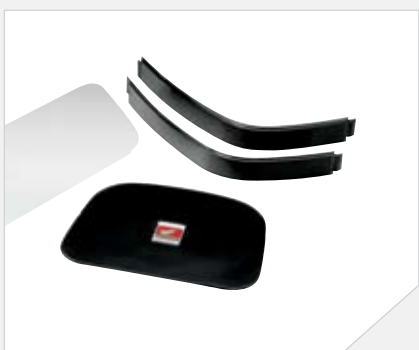

TOP BOX COLOUR PANEL KIT
08F86 MY5 810